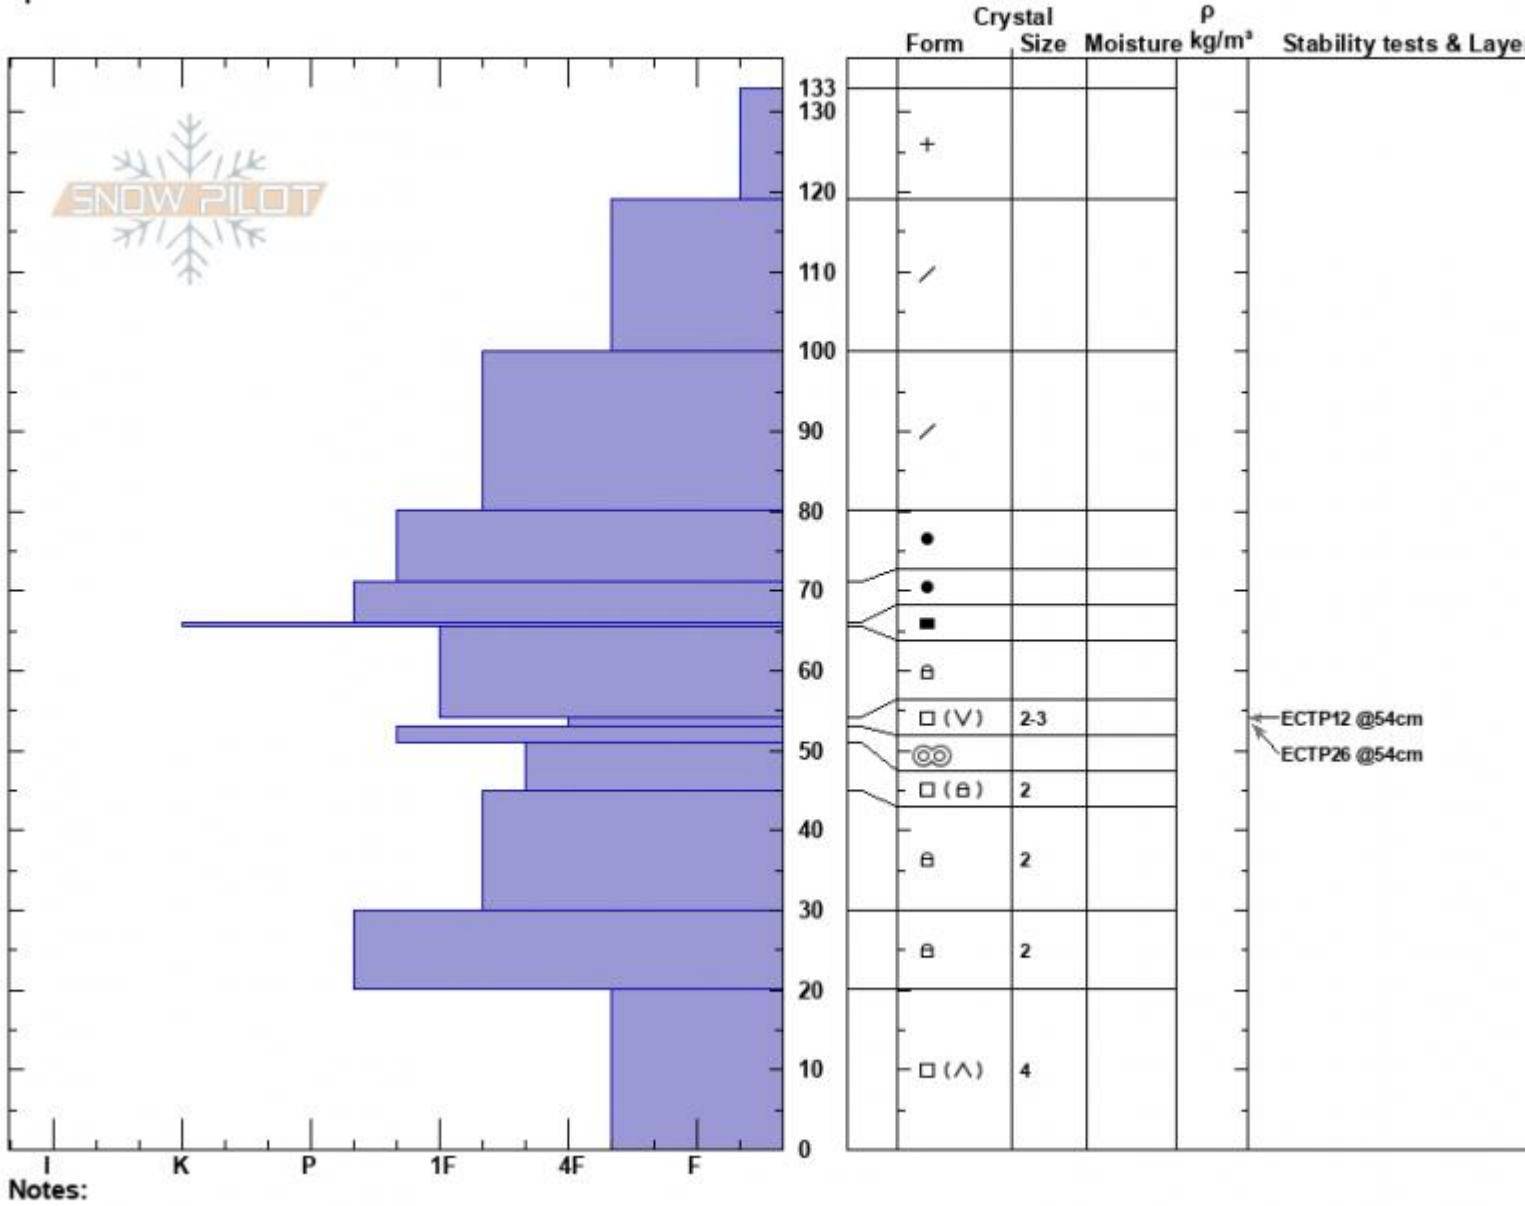

Sheep/Scotch Saddle
 Cooke City
 MT
 Elevation: 9890 ft
 Aspect: 215°
 Specifics:

Alex Marienthal
 01/02/2025 - 2:20am
 Co-ord: 45.07482N, -109.93897W
 Slope Angle: 28°
 Wind Loading: no

Stability:
 Air Temperature:
 Sky Cover: OVC
 Precipitation: S2
 Wind: NW Moderate

HS:133 Layer Notes:
 PF:53 54-53cm:Problematic layer

Advisory Region
 Cooke City
 Longitude
 -109.96W
 Latitude
 45.05N
 Cooke City, 2025-01-03